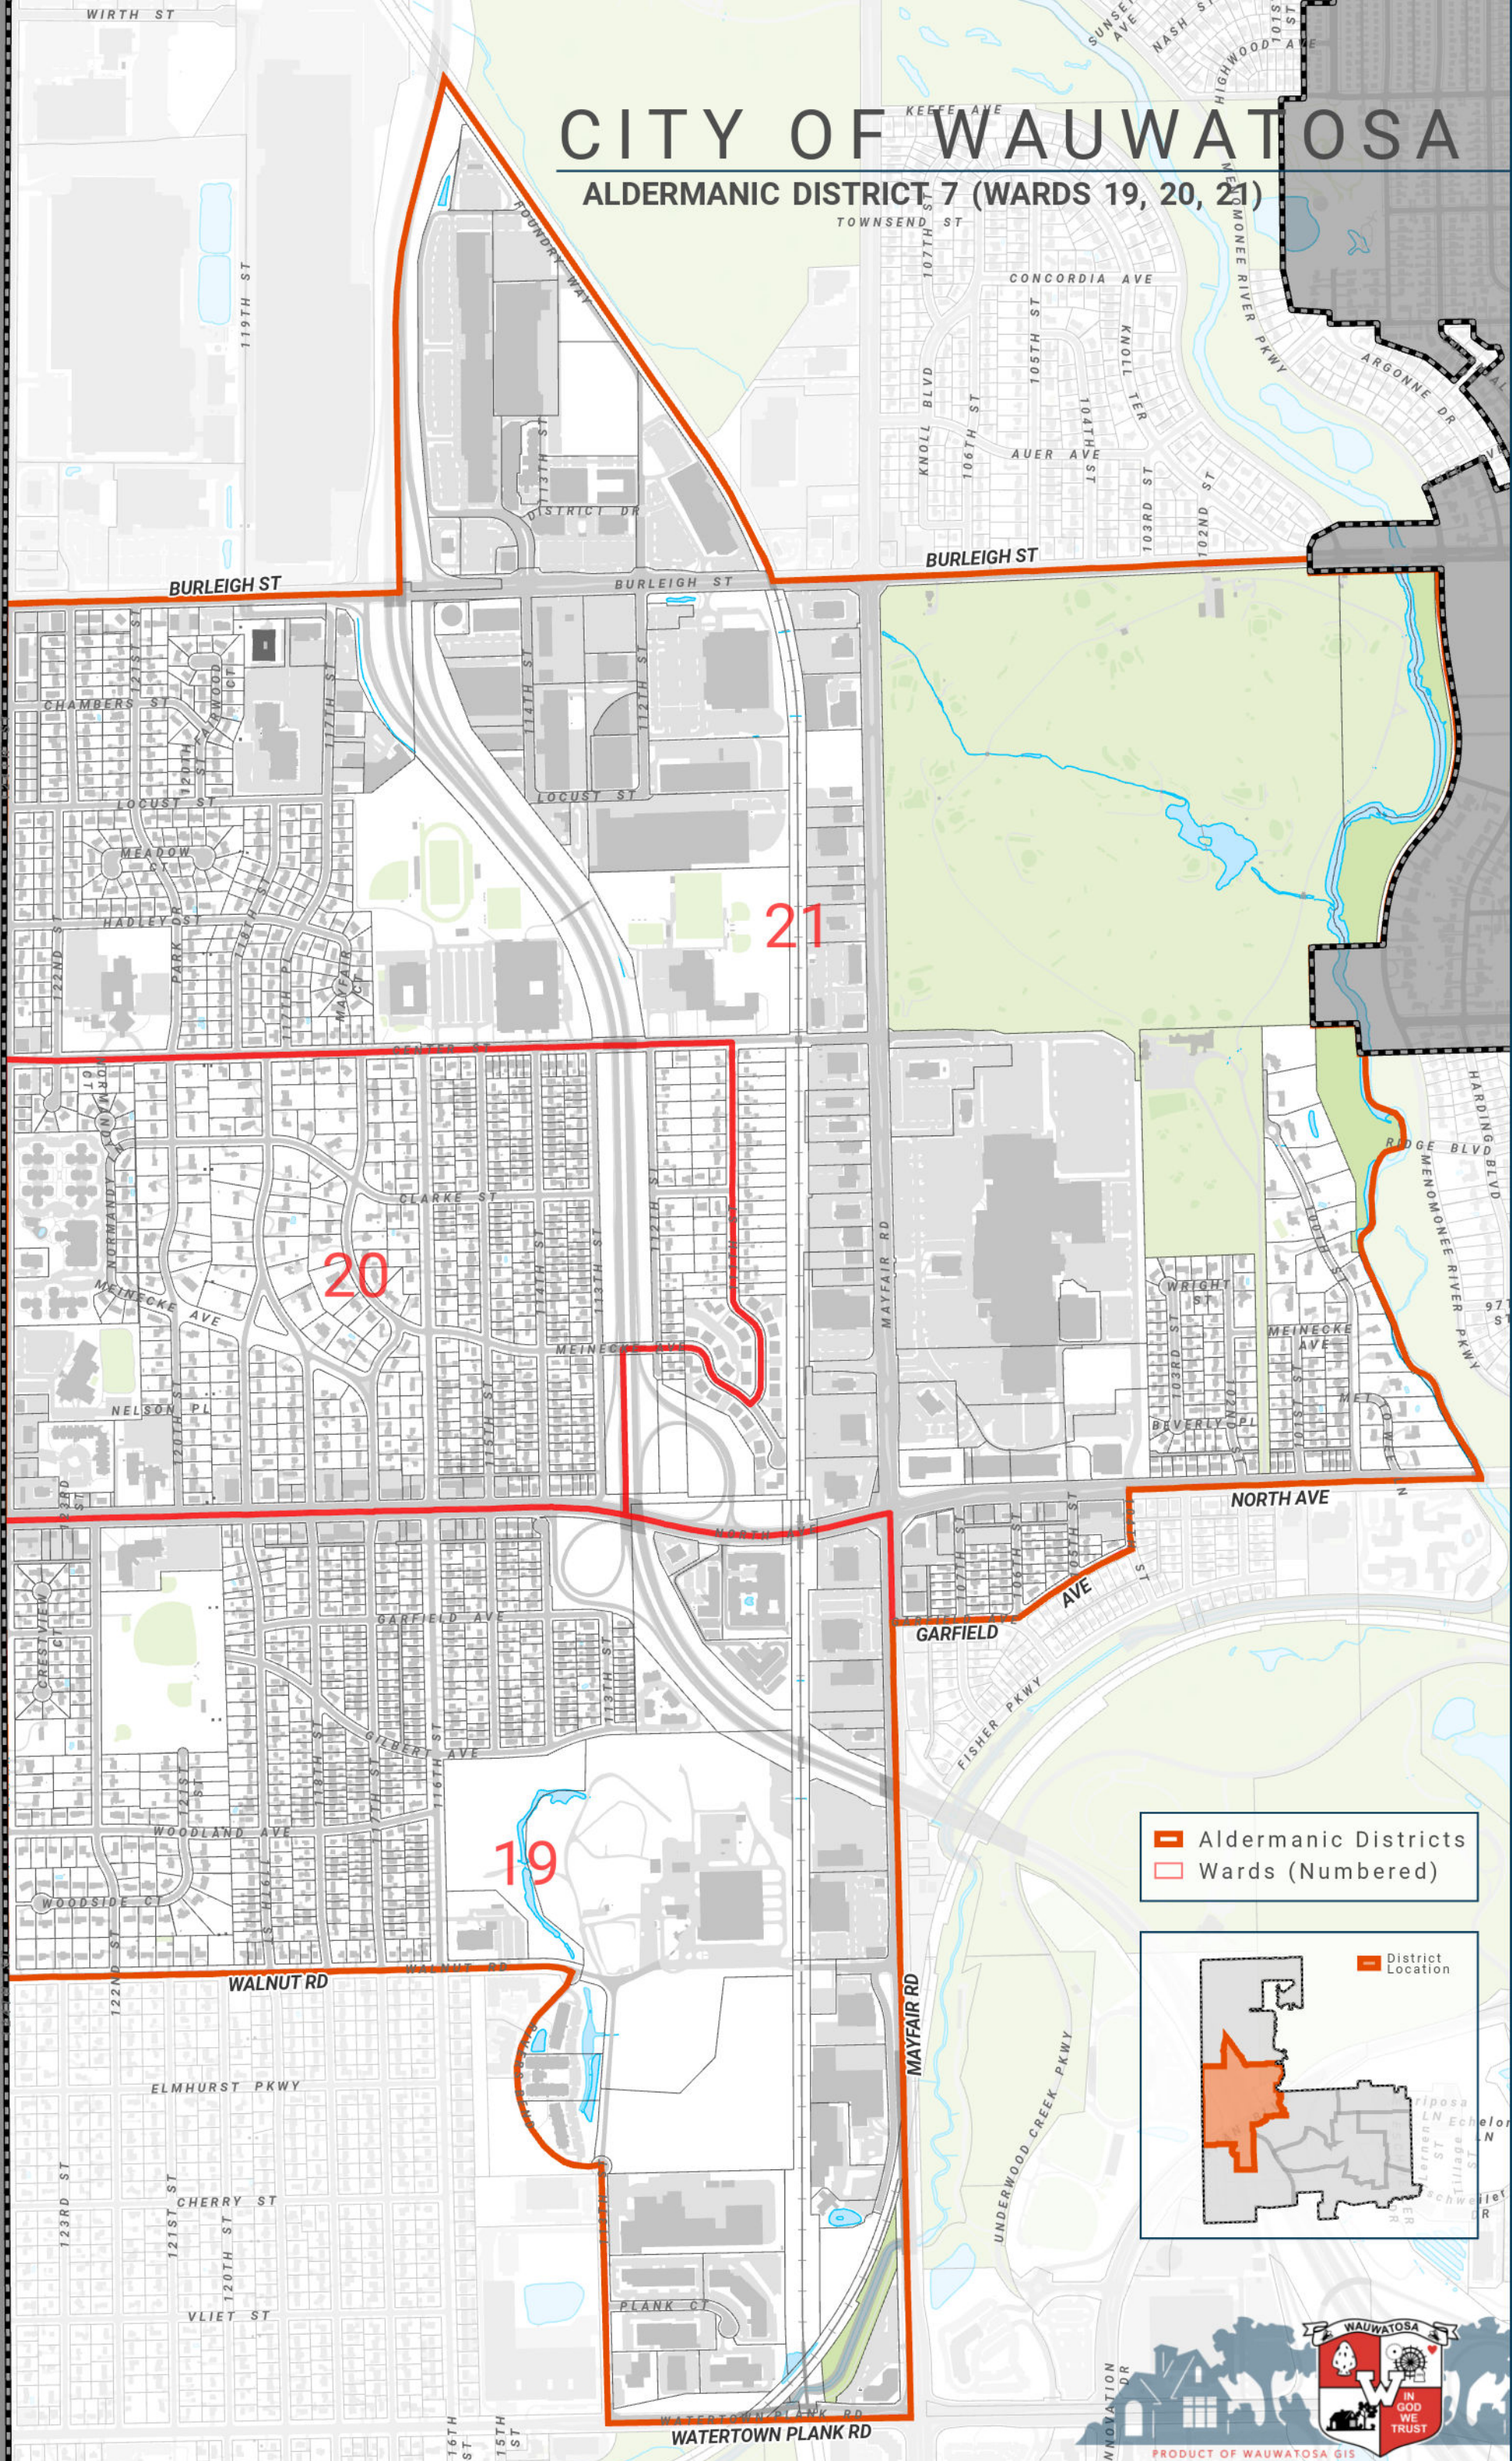

CITY OF WAUWATOSA

ALDERMANIC DISTRICT 7 (WARDS 19, 20, 21)

- Aldermanic Districts
- Wards (Numbered)